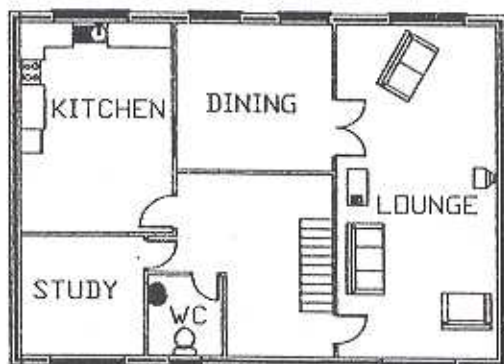

THE ARD CUAN

FLOOR DIMENSIONS

GROUND FLOOR

KITCHEN	3700 × 5200
	12'2" × 17'1"
LOUNGE	3910 × 8290
	12'10" × 11'10"
STUDY	3000 × 3000
	9'10" × 9'10"
BATH	1800 × 2000
	5'11" × 6'7"

TOTAL GROUND FLOOR AREA
96m²
1033Sq.ft

FIRST FLOOR

BATH	2800 × 2510
	9'2" × 8'3"
BED 1	4700 × 2510
	15'5" × 8'3"
BED 2	2500 × 3610
	8'3" × 11'10"
BED 3	3000 × 2500
	9'10" × 8'3"
M.B	4911 × 1800
	12'10" × 15'2"
E.S	4911 × 1800
	12'10" × 5'11"

TOTAL FRST FLOOR AREA
75m²
807Sq.ft

TOTAL FLOOR AREA
171m²
1,840Sq.ft