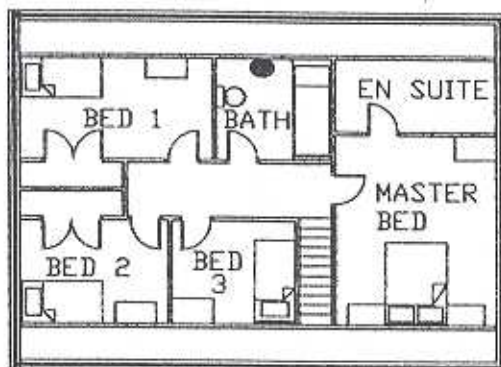

THE ARD CUAN

FLOOR DIMENSIONS

GROUND FLOOR

KITCHEN	3700 × 5200
	12'2" × 17'1"
LOUNGE	3910 × 8290
	12'10" × 11'10"
STUDY	3000 × 3000
	9'10" × 9'10"
BATH	1800 × 2000
	5'11" × 6'7"

TOTAL GROUND FLOOR AREA
96m²
1033Sq.ft

FIRST FLOOR

BATH	2800 × 2510
	9'2" × 8'3"
BED 1	4700 × 2510
	15'5" × 8'3"
BED 2	2500 × 3610
	8'3" × 11'10"
BED 3	3000 × 2500
	9'10" × 8'3"
M.B	4911 × 1800
	12'10" × 15'2"
E.S	4911 × 1800
	12'10" × 5'11"

TOTAL FRST FLOOR AREA
75m²
807Sq.ft

TOTAL FLOOR AREA
171m²
1,840Sq.ft